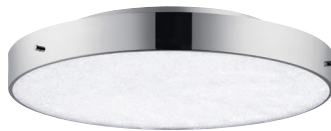

A | 83712

B | 84049

C | 83588

D | 83589

E | 83592

F | 83591

CRYSTAL MOON™

Chrome
Clear Glass With Cubic Zirconia Crystals

	MODEL	DESCRIPTION	LED K	DELIVERED LUMENS	DIMMABLE	DIMENSIONS
A	83712	Flush Mount LED	3000K	1800	Yes	15.75"W x 3.25"H x 15.75"L
B	84049	Flush Mount LED	3000K	900	Yes	11.75"W x 2.25"H
C	83588	Flush Mount LED	3000K	2200	Yes	15.75"W x 3.25"H
D	83589	Flush Mount LED	3000K	1500	Yes	19.75"W x 3.25"H
E	83592	Pendant LED	3000K	1500	Yes	19.75"W x 2"H
F	83591	Pendant LED	3000K	2600	Yes	24"W x 2.5"H