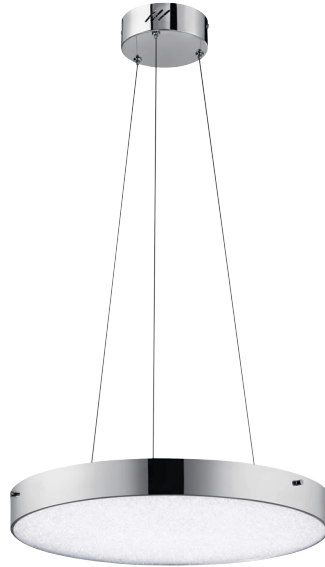

A | 83712

B | 84049

C | 83588

D | 83589

E | 83592

F | 83591

CRYSTAL MOON™

Chrome
Clear Glass With Cubic Zirconia Crystals

	MODEL	DESCRIPTION	LED K	DELIVERED LUMENS	DIMMABLE	DIMENSIONS
A	83712	Flush Mount LED	3000K	1800	Yes	15.75"W x 3.25"H x 15.75"L
B	84049	Flush Mount LED	3000K	900	Yes	11.75"W x 2.25"H
C	83588	Flush Mount LED	3000K	2200	Yes	15.75"W x 3.25"H
D	83589	Flush Mount LED	3000K	1500	Yes	19.75"W x 3.25"H
E	83592	Pendant LED	3000K	1500	Yes	19.75"W x 2"H
F	83591	Pendant LED	3000K	2600	Yes	24"W x 2.5"H